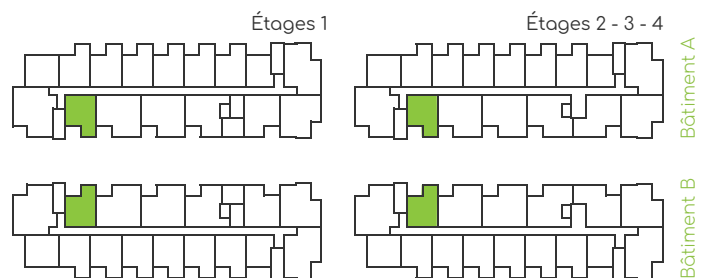

TYPE A3

Superficie 647 pi²

Balcon 88 pi²

Unités • 102 - 204 - 304 - 404

450 678-0956

logements@complexejardinova.ca
www.complexejardinova.ca

Bâtiment A
565 rue René-Lecavalier,
Terrebonne, Qc, J6Y 0S1

Bâtiment B
555 rue René-Lecavalier,
Terrebonne, Qc, J6Y 0S1